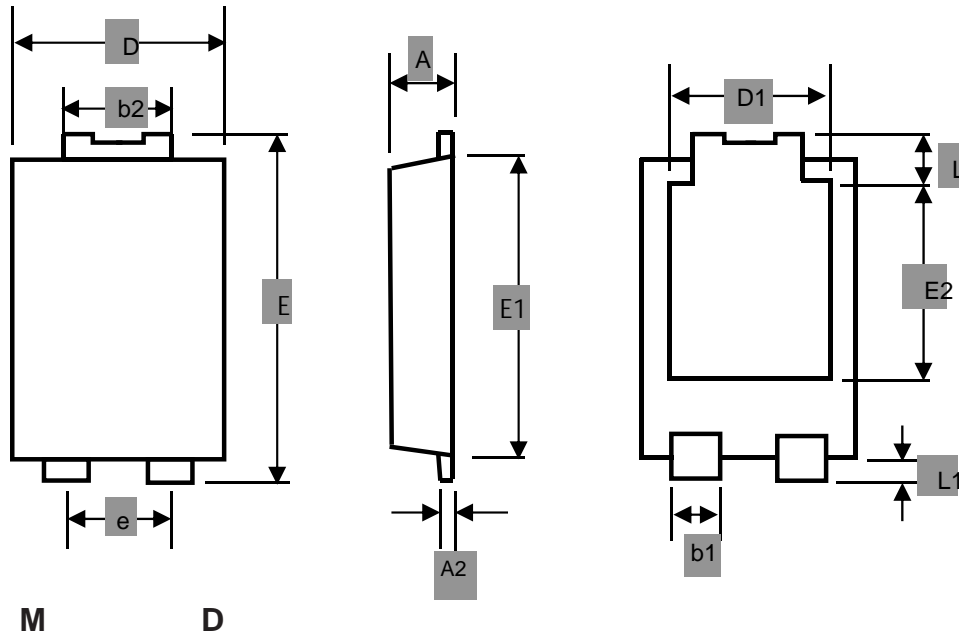

## TO-277

UNIT		A	A2	b1	b2	D	D1	E	E1	E2	L	L1
mm	max	1.3	0.4	1.0	1.9	4.3	3.05	6.6	5.75	3.55	1.0	0.7
	min	1.1	0.2	0.8	1.7	3.9		6.4	5.3		0.8	0.5
mil	max	51.18	15.75	39.37	74.80	169.3	120.0	259.8	226.3	139.7	39.37	27.55
	min	43.30	7.87	31.49	66.93	153.5		252.0	208.6		31.49	19.69

## TO-277

UNIT		C	G	X	X1		
mm	min	1.80	0.90	3.4	1.4		
mil	min	78.86	35.43	133.86	35.43		

Product model :TSP20V80SP Referred to as 20V80

PDC information

1.Reel Dimensions

2.Inside Box

3.Outside Box

NO	UNIT	Reel Dimensions			Inside Box			Outside Box		
			A	B	L1	W1	H1	L2	W2	H2
Size	mm	330	70	15	335	335	43	360	360	360
QTY	PCS	Smallest package,5000PCS/reel			10,000PCS,2 reel in total			80,000PCS/carton,8 boxes in total		
Note	Tolerance 20mm,±3mm; 21-100mm,±5mm; 101-500mm,±10mm									