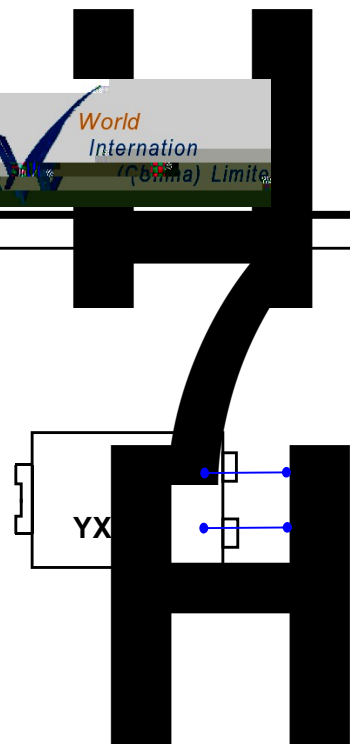

## TO-277

UNIT		A	A2	b1	b2	D	D1	E	E1	E2	L	L1
mm	max	1.3	0.4	1.0	1.9	4.3	3.05	6.6	5.75	3.55	1.0	0.7
	min	1.1	0.2	0.8	1.7	3.9		6.4	5.3		0.8	0.5
mil	max	51.18	15.75	39.37	74.80	169.3	120.0	259.8	226.3	139.7	39.37	27.55
	min	43.30	7.87	31.49	66.93	153.5		252.0	208.6		31.49	19.69

## TO-277

UNIT		C	G	X	X1		
mm	min	1.80	0.90	3.4	1.4		
mil	min	78.86	35.43	133.86	35.43		

Product model :TSP20V80SP Referred to as 20V80

PDC information

1.Reel Dimensions

2.Inside Box

3.Outside Box

NO	UNIT	Reel Dimensions			Inside Box			Outside Box		
			A	B	L1	W1	H1	L2	W2	H2
Size	mm	330	70	15	335	335	43	360	360	360
QTY	PCS	Smallest package,5000PCS/reel			10,000PCS,2 reel in total			80,000PCS/carton,8 boxes in total		
Note	Tolerance 20mm,±3mm; 21-100mm,±5mm; 101-500mm,±10mm									