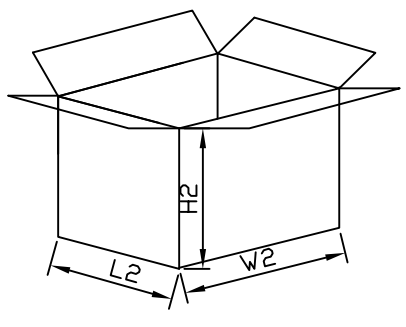

## TO-277

UNIT		C	G	X	X1		
mm	min	1.80	0.90	3.4	1.4		
mil	min	78.86	35.43	133.86	35.43		

Product model :TSP20V80SP Referred to as 20V80

PDC information

1.Reel Dimensions

2.Inside Box

3.Outside Box

NO	UNIT	Reel Dimensions			Inside Box			Outside Box		
			A	B	L1	W1	H1	L2	W2	H2
Size	mm	330	70	15	335	335	43	360	360	360
QTY	PCS	Smallest package,5000PCS/reel			10,000PCS,2 reel in total			80,000PCS/carton,8 boxes in total		
Note	Tolerance 20mm,±3mm; 21-100mm,±5mm; 101-500mm,±10mm									