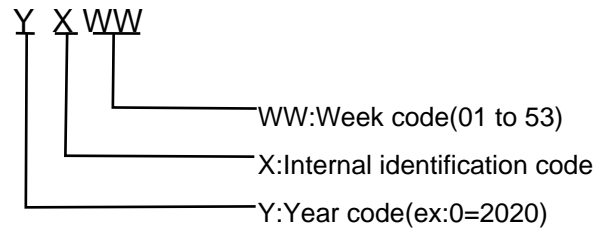

## TO-277

UNIT		C	G	X	X1		
mm	min	1.80	0.90	3.4	1.4		
mil	min	78.86	35.43	133.86	35.43		

Product model :TSP20V80SP Referred to as 20V80

PDC information

1.Reel Dimensions

2.Inside Box

3.Outside Box

NO	UNIT	Reel Dimensions			Inside Box			Outside Box		
			A	B	L1	W1	H1	L2	W2	H2
Size	mm	330	70	15	335	335	43	360	360	360
QTY	PCS	Smallest package,5000PCS/reel			10,000PCS,2 reel in total			80,000PCS/carton,8 boxes in total		
Note	Tolerance 20mm,±3mm; 21-100mm,±5mm; 101-500mm,±10mm									