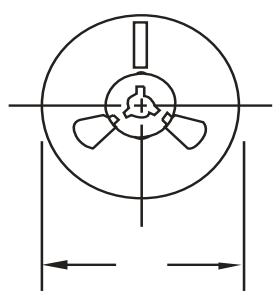

## TO-277

UNIT		A	A2	b1	b2	D	D1	E	E1	E2	L	L1
mm	max	1.3	0.4	1.0	1.9	4.3	3.05	6.6	5.75	3.55	1.0	0.7
	min	1.1	0.2	0.8	1.7	3.9		6.4	5.3		0.8	0.5
mil	max	51.18	15.75	39.37	74.80	169.3	120.0	259.8	226.3	139.7	39.37	27.55
	min	43.30	7.87	31.49	66.93	153.5		252.0	208.6		31.49	19.69

## TO-277

UNIT		C	G	X	X1		
mm	min	1.80	0.90	3.4	1.4		
mil	min	78.86	35.43	133.86	35.43		

Product model :TSP20V80SP Referred to as 20V80

PDC information

1.Reel Dimensions

2.Inside Box

3.Outside Box

NO	UNIT	Reel Dimensions			Inside Box			Outside Box		
			A	B	L1	W1	H1	L2	W2	H2
Size	mm	330	70	15	335	335	43	360	360	360
QTY	PCS	Smallest package,5000PCS/reel			10,000PCS,2 reel in total			80,000PCS/carton,8 boxes in total		
Note	Tolerance 20mm,±3mm; 21-100mm,±5mm; 101-500mm,±10mm									