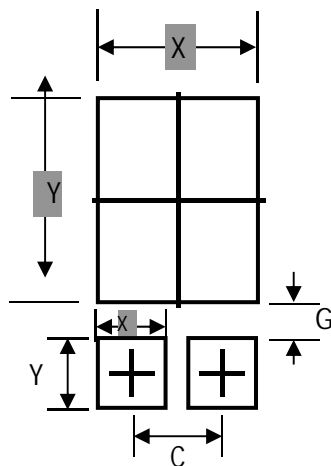

## TO-277

UNIT		A	A2	b1	b2	D	D1	E	E1	E2	L	L1
mm	max	1.3	0.4	1.0	1.9	4.3	3.05	6.6	5.75	3.55	1.0	0.7
	min	1.1	0.2	0.8	1.7	3.9		6.4	5.3		0.8	0.5
mil	max	51.18	15.75	39.37	74.80	169.3	120.0	259.8	226.3	139.7	39.37	27.55
	min	43.30	7.87	31.49	66.93	153.5		252.0	208.6		31.49	19.69

## TO-277

UNIT		C	G	X	X1		
mm	min	1.80	0.90	3.4	1.4		
mil	min	78.86	35.43	133.86	35.43		

Product model :TSP20V80SP Referred to as 20V80

PDC information

1.Reel Dimensions

2.Inside Box

3.Outside Box

NO	UNIT	Reel Dimensions			Inside Box			Outside Box		
			A	B	L1	W1	H1	L2	W2	H2
Size	mm	330	70	15	335	335	43	360	360	360
QTY	PCS	Smallest package,5000PCS/reel			10,000PCS,2 reel in total			80,000PCS/carton,8 boxes in total		
Note	Tolerance 20mm,±3mm; 21-100mm,±5mm; 101-500mm,±10mm									