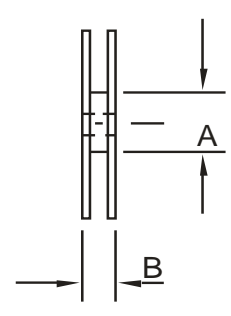

## TO-277

UNIT		A	A2	b1	b2	D	D1	E	E1	E2	L	L1
mm	max	1.3	0.4	1.0	1.9	4.3	3.05	6.6	5.75	3.55	1.0	0.7
	min	1.1	0.2	0.8	1.7	3.9		6.4	5.3		0.8	0.5
mil	max	51.18	15.75	39.37	74.80	169.3	120.0	259.8	226.3	139.7	39.37	27.55
	min	43.30	7.87	31.49	66.93	153.5		252.0	208.6		31.49	19.69

## TO-277

UNIT		C	G	X	X1		
mm	min	1.80	0.90	3.4	1.4		
mil	min	78.86	35.43	133.86	35.43		

Product model :TSP20V80SP Referred to as 20V80

PDC information

1.Reel Dimensions

2.Inside Box

3.Outside Box

NO	UNIT	Reel Dimensions			Inside Box			Outside Box		
			A	B	L1	W1	H1	L2	W2	H2
Size	mm	330	70	15	335	335	43	360	360	360
QTY	PCS	Smallest package,5000PCS/reel			10,000PCS,2 reel in total			80,000PCS/carton,8 boxes in total		
Note	Tolerance 20mm,±3mm; 21-100mm,±5mm; 101-500mm,±10mm									